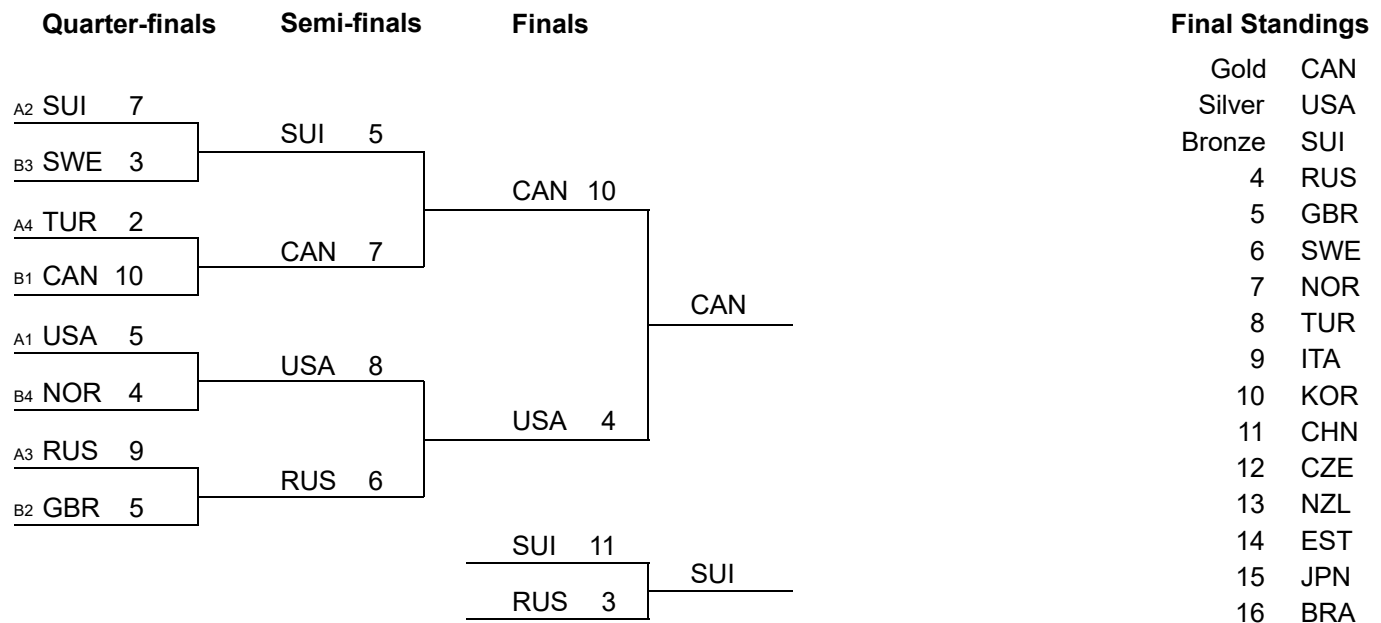

Standings after Round Robin

Rank	Team	Games	Wins	Losses	
1	CAN - Canada	7	7	0	Q
2	GBR - Great Britain	7	6	1	Q
3	SWE - Sweden	7	5	2	Q
4	NOR - Norway	7	4	3	Q
5	KOR - Republic of Korea	7	3	4	
6	CZE - Czech Republic	7	2	5	
7	EST - Estonia	7	1	6	
8	BRA - Brazil	7	0	7	

Merged Group Standings

Rank	Team	Round Robin Results			Rank	Team	Round Robin Results		
		Group	Rank	DSC			Group	Rank	DSC
1	USA - United States of America	A	1	45.42cm	9	ITA - Italy	A	5	54.97cm
2	CAN - Canada	B	1	70.14cm	10	KOR - Republic of Korea	B	5	86.58cm
3	GBR - Great Britain	B	2	37.74cm	11	CHN - People's Republic of China	A	6	71.13cm
4	SUI - Switzerland	A	2	64.22cm	12	CZE - Czech Republic	B	6	73.40cm
5	RUS - Russian Federation	A	3	86.67cm	13	NZL - New Zealand	A	7	49.33cm
6	SWE - Sweden	B	3	98.03cm	14	EST - Estonia	B	7	56.98cm
7	NOR - Norway	B	4	53.11cm	15	JPN - Japan	A	8	67.08cm
8	TUR - Turkey	A	4	96.33cm	16	BRA - Brazil	B	8	153.13cm

Competition Summary

As of WED 17 FEB 2016

Championship Bracket

Session	Date	Time	Sheet A	Sheet B	Sheet C	Sheet D
Quarter-finals	TUE 16 FEB	13:30	SWE - SUI 3 : 7	CAN - TUR 10 : 2	USA - NOR 5 : 4	RUS - GBR 9 : 5
Semi-finals	TUE 16 FEB	18:00	USA - RUS 8 : 6			CAN - SUI 7 : 5
Finals	WED 17 FEB	9:00		RUS - SUI 3 : 11	USA - CAN 4 : 10	

Legend:	An Final Rank in Group-A	Bn Final Rank in Group-B	DSC Draw Shot Challenge
	Q Qualified for the quarter-finals	TB Involved in the tie-breaker	wx Number of wins (x) against tied teams